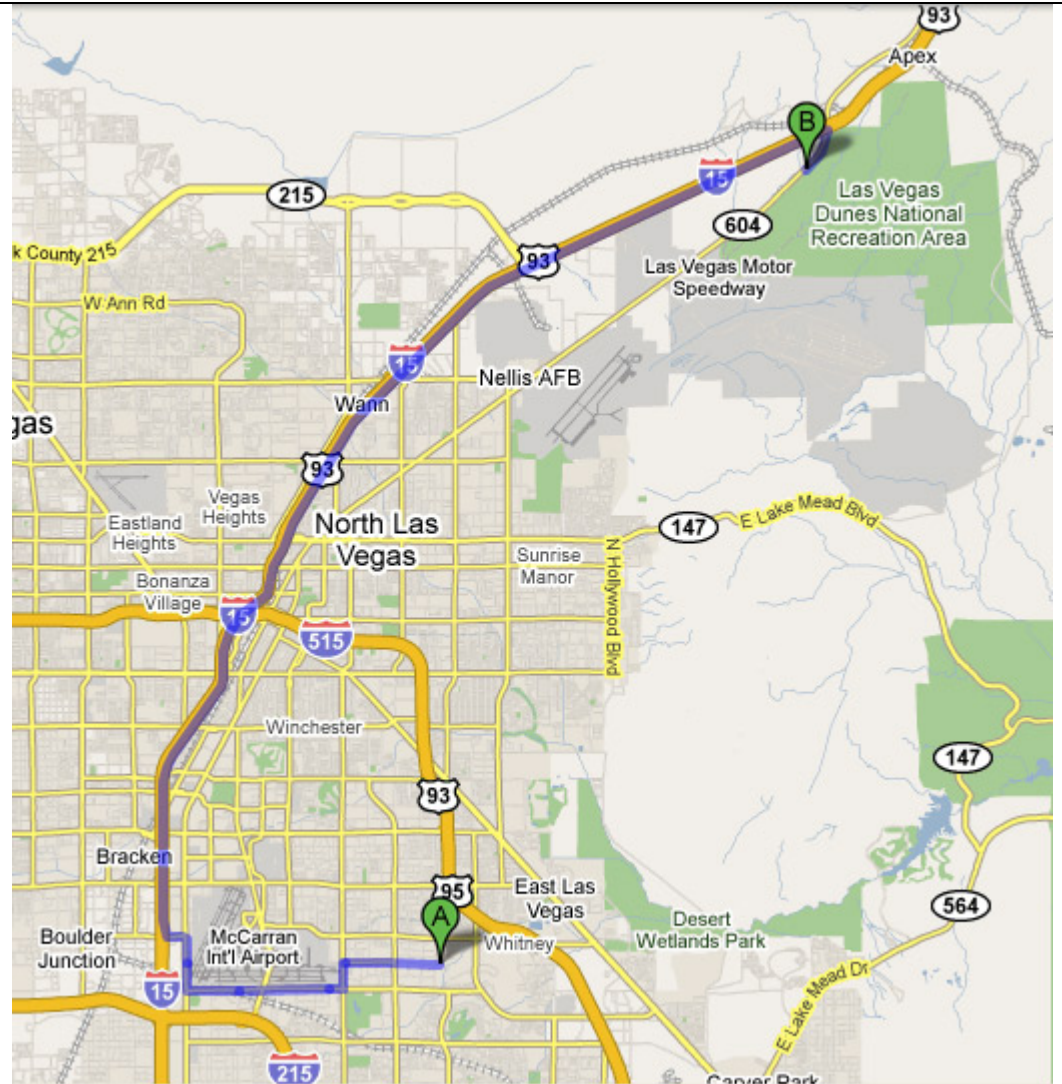

Driving directions RVN4FUN to Las Vegas Dunes Recreational Area (Nellis Dunes) 29.3 mi about 40 mins

1. Head **west (left)** on **E Patrick Ln** toward **Annie Oakley Dr**
2. Turn **south (left)** at **S Eastern Ave** (Super Wall Mart turn right)
3. Turn **right** at **Sunset Rd**
4. Turn **right** at **Las Vegas Blvd**
5. Turn **left** at **W Russell Rd**
6. Take the ramp onto **I-15 N**
7. Take exit **58** for **State Hwy 604** toward **Apex**
8. Turn **right** at **Las Vegas Blvd** (1000 yards) Turn **left** on **Clark Petersen Blvd** towards **Ritchie Brothers Auctioneers** turn **right** into staging area

702-254-0770

Driving directions Nellis Dunes to RVN4FUN

27.6 mi – about 34 mins

1. Head **northwest** on **Las Vegas Blvd** - Merge onto **I-15 S**
2. Take exit **42B** onto **I-515 S/US-93 S/US-95 S**
3. Take exit **68** for **Tropicana Ave** Turn **left** at **E Tropicana Ave**
4. Turn **right** at **Mountain Vista St** (gas station at the corner of Mountain Vista and Russell)
5. Turn **right** at **E Russell Rd**
6. Turn **left** at **Annie Oakley Dr**
7. Turn **left** at **E Patrick Ln** turn **right** at **2nd driveway**